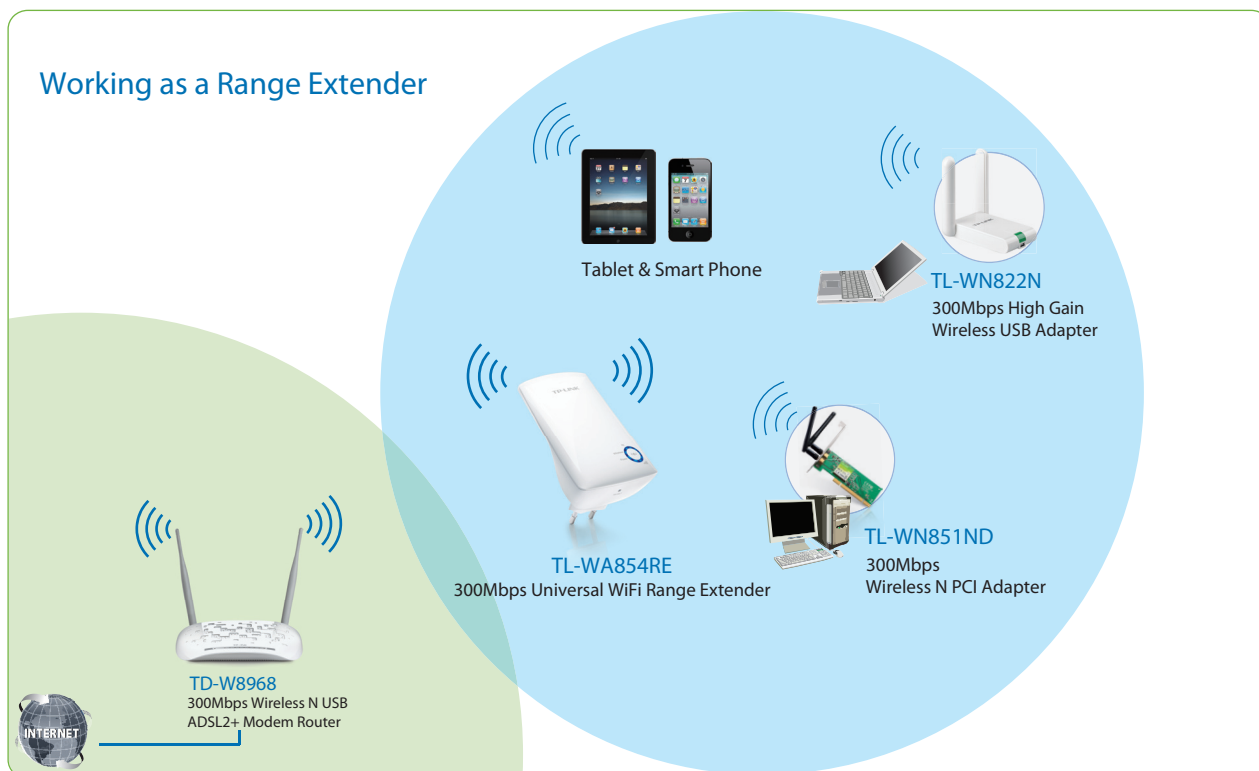

Diagram:

Package:

- 300Mbps Universal WiFi Range Extender
  TL-WA854RE
- Resource CD
- Quick Installation Guide

Related Product:

- 300Mbps Wireless N USB ADSL2+ Modem Router
  TD-W8968
- 300Mbps Wireless N PCI Adapter
  TL-WN851ND
- 300Mbps High Gain Wireless USB Adapter
  TL-WN822N