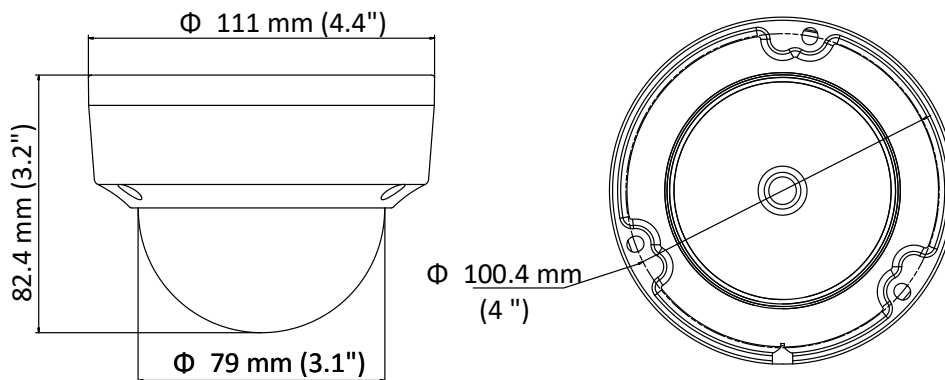

Dimension

Accessories

Distributed by

HIKVISION®

Headquarters

No.555 Qianmo Road, Binjiang District,
Hangzhou 310051, China
T +86-571-8807-5998
overseasbusiness@hikvision.com

Hikvision USA
T +1-909-895-0400
sales.usa@hikvision.com

Hikvision Italy
T +39-0438-6902
info.it@hikvision.com

Hikvision Singapore
T +65-6684-4718
sg@hikvision.com

Hikvision Africa
T +27 (10) 0351172
sale.africa@hikvision.com

Hikvision Europe
T +31-23-55-42-770
info.eu@hikvision.com

Hikvision France
T +33(0)1-85-330-450
info.fr@hikvision.com

Hikvision Oceania
T +61-2-8599-4233
salesau@hikvision.com

Hikvision Hong Kong
T +852-2151-1761

Hikvision Middle East
T +971-4-8816086
salesme@hikvision.com

Hikvision Spain
T +34-91-737-16-55
info.es@hikvision.com

Hikvision Canada
T +1-909-895-0400
sales.usa@hikvision.com

Hikvision Russia
T +7-495-669-67-99
saleru@hikvision.com

Hikvision Poland
T +48-22-460-01-50
poland@hikvision.com

Hikvision Korea
T +82-31-731-8841
sales.korea@hikvision.com

Hikvision India
T +91-22-28469900
sales@pramahikvision.com

Hikvision UK
T +01628-902140
support.uk@hikvision.com

Hikvision Brazil
T +55 11 3318-0050
Latam.support@hikvision.com