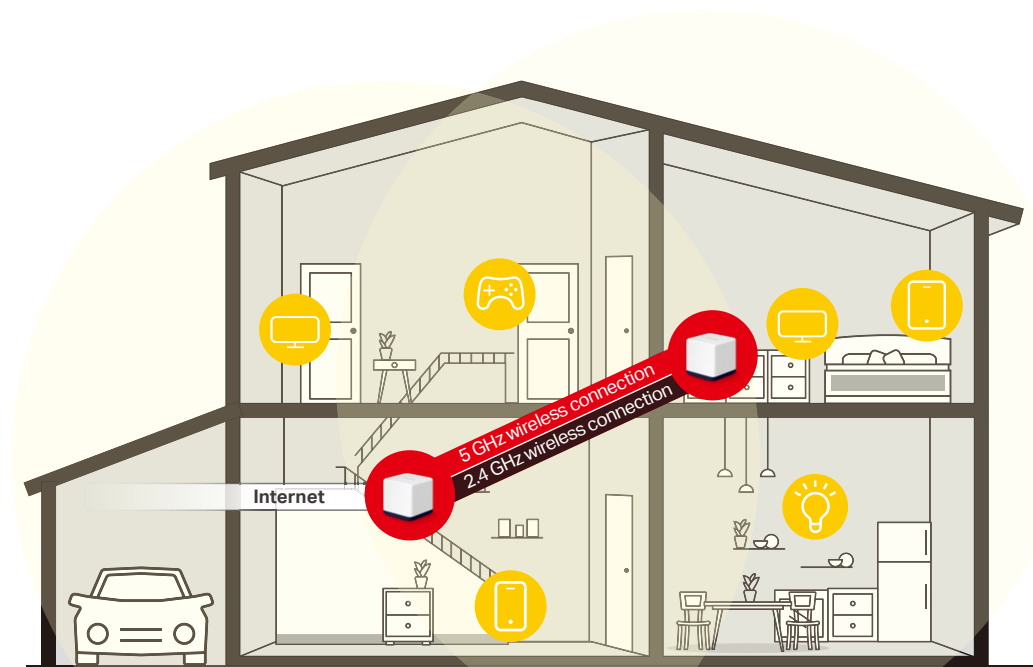

Expand Anytime

Expand Mesh Wi-Fi coverage anytime by simply adding more units from the Halo H series*

Connect over 100 Devices

Handle traffic even in high-density networks, delivering fast connections for over 100 devices

// A Whole Home Wi-Fi Solution

Halo works as a unified system to guarantee a strong Wi-Fi signal in every corner of your home. Mercusys Mesh Technology provides an incredibly fast and stable user experience when you walk around your home. Interruption and buffering will be a thing of the past.

Signals Never Drop

Seamless roaming intelligently connects devices to the Halo with the strongest signal and highest capacity. And Smart Connect helps to choose the best available band for each device. No more sudden signal drops or lagging Wi-Fi when you're roaming at home.†

Non-Stop Entertainment

Halo H50G harnesses the power of two separate AC1900 units, delivering whole home seamless Wi-Fi for over 100 devices. This ensures Halo keeps your phones, computers, and other IoT devices connected and operating at peak performance.