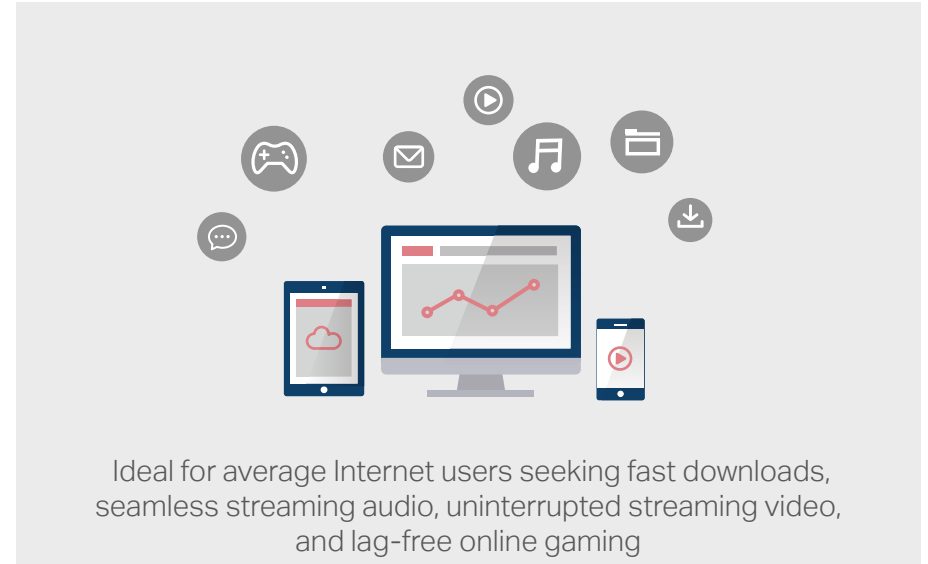

AC1900 Whole Home Mesh Wi-Fi System

Model: Halo H50G

Seamless Coverage up to
4000_{ft²} | **350**_{m²}

// Highlights

- One Unified Network - Run a single home network with one Wi-Fi name and password
- Seamless Roaming - Choose the best signal and enjoy the best connections for all your devices†
- Gigabit Ports - 3× Gigabit ports per Halo unit for lightning-fast wired connections
- Easy App Control - Use the MERCUSYS App to quickly set up and manage your Wi-Fi

*The actual product may vary from the image

// Applications

Ideal for large homes with multiple rooms and multiple users

Ideal for average Internet users seeking fast downloads, seamless streaming audio, uninterrupted streaming video, and lag-free online gaming