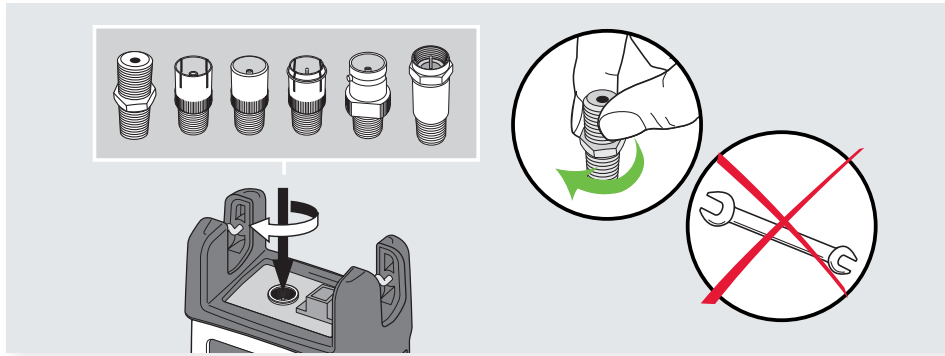

6. Buttons

Menu

Options

7. F-connector options

8. Reset

Reference	Description	EAN 13
593601	H30Crystal OF (S/S2+T)	8424450185346
593602	H30Crystal OF (S/S2+T/T2)	8424450185315
593603	H30Crystal OF (S/S2+C)	8424450185322
593604	H30Crystal OF (S/S2+T/T2+C)	8424450185339
593661	H30Crystal OF (S/S2+ISDB-T/TB)	8424450186183
593621	H30Crystal Selective OF (S/S2+T)	8424450186190
593622	H30Crystal Selective OF (S/S2+T/T2)	8424450186206
593624	H30Crystal Selective OF (S/S2+T/T2+C)	8424450186213