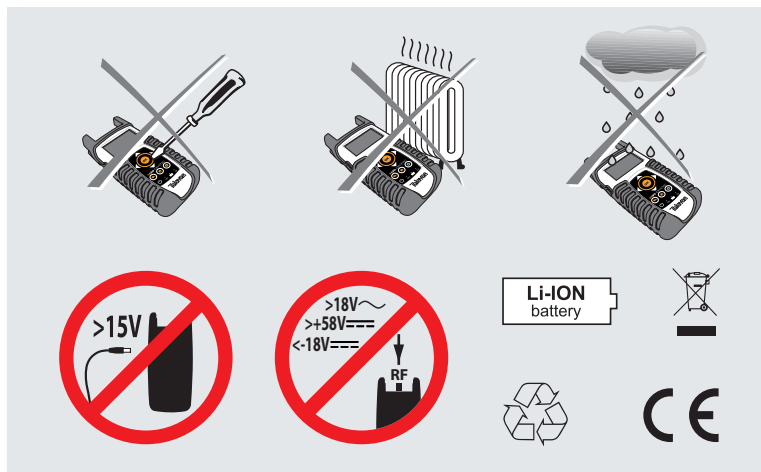

 **Maximum input optical power: +7dBm**

Cleaning products included for fiber optics:

- Cleaning swabs are used to clean female SC/APC connectors.
- Cleaning wipes are used to clean male SC/APC connectors.