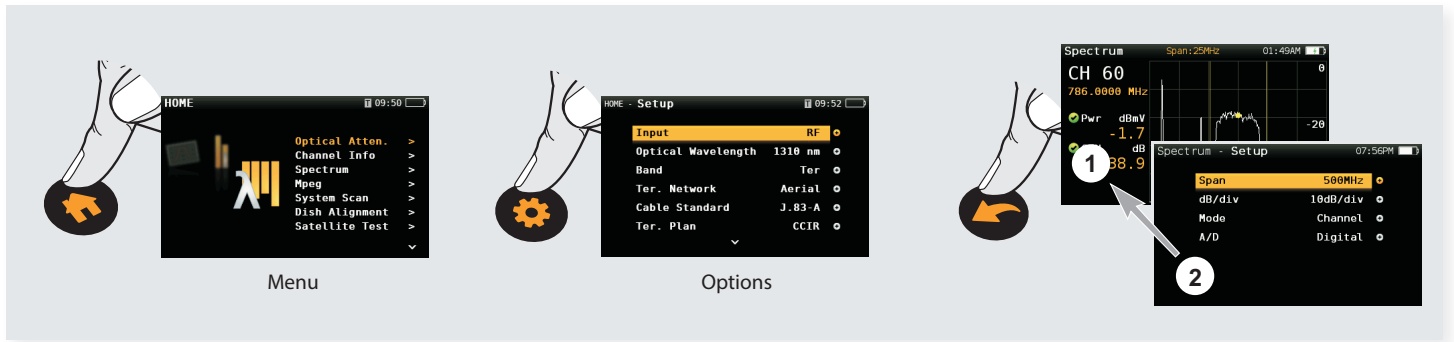

Digital Processing Handheld DVB Meter/Analyzer

Refs. 593601, 593602, 593603, 593604, 593661, 593621, 593622, 593624

Quick Guide

1. Load Battery

2. Power ON

3. Select language

5. Registration process

4. Select geographical area

6. Buttons

Menu

Options

7. F-connector options

8. Reset

Reference	Description	EAN 13
593601	H30Crystal OF (S/S2+T)	8424450185346
593602	H30Crystal OF (S/S2+T/T2)	8424450185315
593603	H30Crystal OF (S/S2+C)	8424450185322
593604	H30Crystal OF (S/S2+T/T2+C)	8424450185339
593661	H30Crystal OF (S/S2+ISDB-T/TB)	8424450186183
593621	H30Crystal Selective OF (S/S2+T)	8424450186190
593622	H30Crystal Selective OF (S/S2+T/T2)	8424450186206
593624	H30Crystal Selective OF (S/S2+T/T2+C)	8424450186213

 **Maximum input optical power: +7dBm**

Cleaning products included for fiber optics:

- Cleaning swabs are used to clean female SC/APC connectors.
- Cleaning wipes are used to clean male SC/APC connectors.