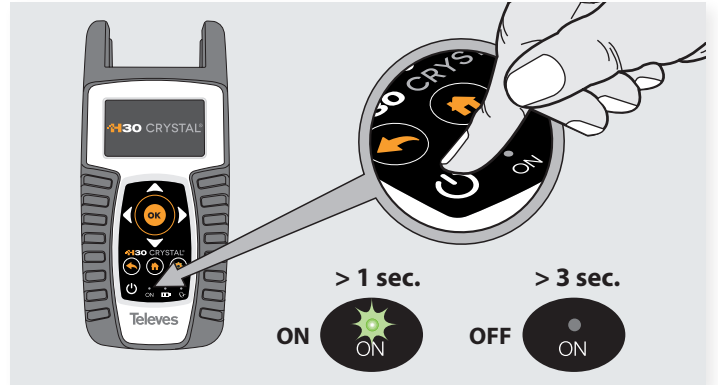

Digital Processing Handheld DVB Meter/Analyzer

Refs. 593601, 593602, 593603, 593604, 593661, 593621, 593622, 593624

Quick Guide

1. Load Battery

2. Power ON

3. Select language

5. Registration process

4. Select geographical area

6. Buttons

Menu

Options

7. F-connector options

8. Reset

Reference	Description	EAN 13
593601	H30Crystal OF (S/S2+T)	8424450185346
593602	H30Crystal OF (S/S2+T/T2)	8424450185315
593603	H30Crystal OF (S/S2+C)	8424450185322
593604	H30Crystal OF (S/S2+T/T2+C)	8424450185339
593661	H30Crystal OF (S/S2+ISDB-T/TB)	8424450186183
593621	H30Crystal Selective OF (S/S2+T)	8424450186190
593622	H30Crystal Selective OF (S/S2+T/T2)	8424450186206
593624	H30Crystal Selective OF (S/S2+T/T2+C)	8424450186213

 **Maximum input optical power: +7dBm**

Cleaning products included for fiber optics:

- Cleaning swabs are used to clean female SC/APC connectors.
- Cleaning wipes are used to clean male SC/APC connectors.