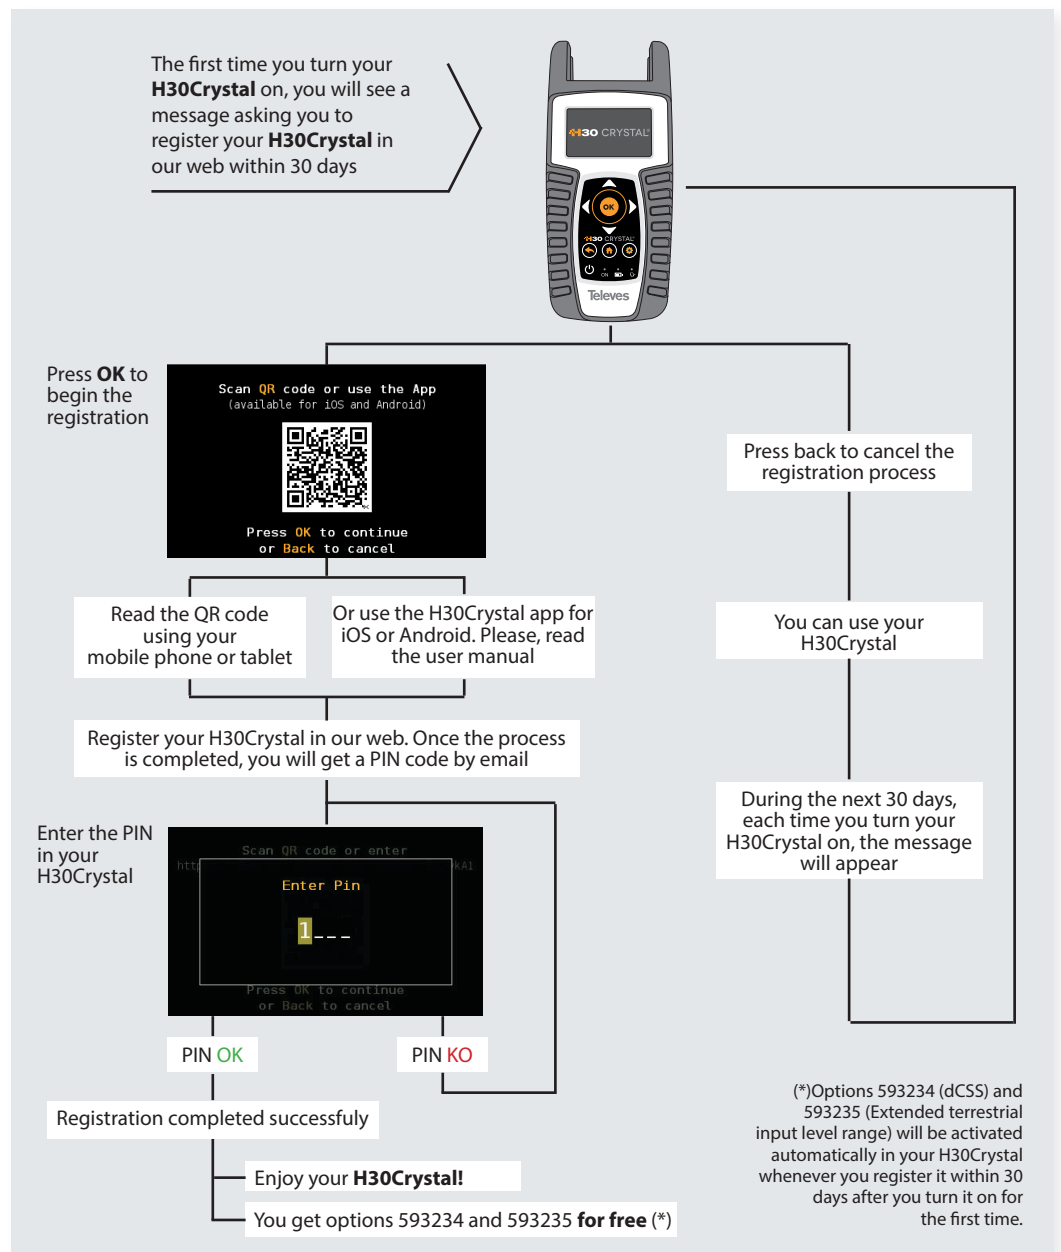

Digital Processing Handheld DVB Meter/Analyzer

Refs. 593601, 593602, 593603, 593604, 593661, 593621, 593622, 593624

Quick Guide

1. Load Battery

2. Power ON

3. Select language

5. Registration process

4. Select geographical area

6. Buttons

Menu

Options

7. F-connector options

8. Reset

Reference	Description	EAN 13
593601	H30Crystal OF (S/S2+T)	8424450185346
593602	H30Crystal OF (S/S2+T/T2)	8424450185315
593603	H30Crystal OF (S/S2+C)	8424450185322
593604	H30Crystal OF (S/S2+T/T2+C)	8424450185339
593661	H30Crystal OF (S/S2+ISDB-T/TB)	8424450186183
593621	H30Crystal Selective OF (S/S2+T)	8424450186190
593622	H30Crystal Selective OF (S/S2+T/T2)	8424450186206
593624	H30Crystal Selective OF (S/S2+T/T2+C)	8424450186213

Options	Description	EAN 13
593231	H30Crystal: DVB-T OPTION	8424450186183
593232	H30Crystal: DVB-T2 OPTION	8424450186190
593233	H30Crystal: DVB-C OPTION	8424450186206
593234	H30Crystal: dCSS OPTION	8424450186213
593235	H30Crystal: EXT. ENT TERREST. 120dBµV OPTION	8424450186824
593250	H30Crystal: Wi-Fi ANALYSER OPTION	8424450207666
593236	H30Crystal: Video Camera	8424450198421
593251	H30Crystal: IPTV Analyser	8424450207673
593252	H30Crystal: HEVC Visualization	8424450211694

 **Maximum input optical power: +7dBm**

Cleaning products included for fiber optics:

- Cleaning swabs are used to clean female SC/APC connectors.
- Cleaning wipes are used to clean male SC/APC connectors.