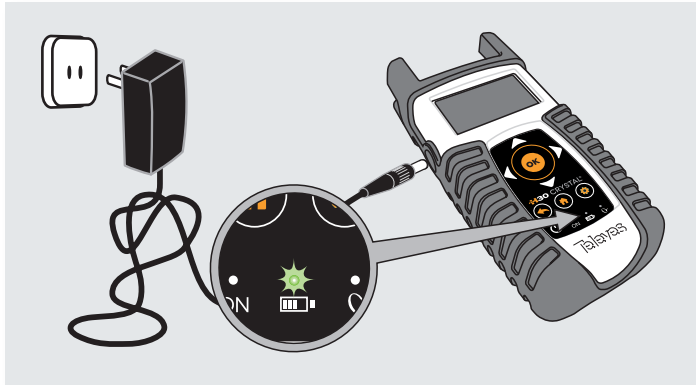

Digital Processing Handheld DVB Meter/Analyzer

Refs. 593601, 593602, 593603, 593604, 593661, 593621, 593622, 593624

Quick Guide

1. Load Battery

2. Power ON

3. Select language

5. Registration process

4. Select geographical area

6. Buttons

Menu

Options

7. F-connector options

8. Reset

Reference	Description	EAN 13
593601	H30Crystal OF (S/S2+T)	8424450185346
593602	H30Crystal OF (S/S2+T/T2)	8424450185315
593603	H30Crystal OF (S/S2+C)	8424450185322
593604	H30Crystal OF (S/S2+T/T2+C)	8424450185339
593661	H30Crystal OF (S/S2+ISDB-T/TB)	8424450186183
593621	H30Crystal Selective OF (S/S2+T)	8424450186190
593622	H30Crystal Selective OF (S/S2+T/T2)	8424450186206
593624	H30Crystal Selective OF (S/S2+T/T2+C)	8424450186213

 **Maximum input optical power: +7dBm**

Cleaning products included for fiber optics:

- Cleaning swabs are used to clean female SC/APC connectors.
- Cleaning wipes are used to clean male SC/APC connectors.