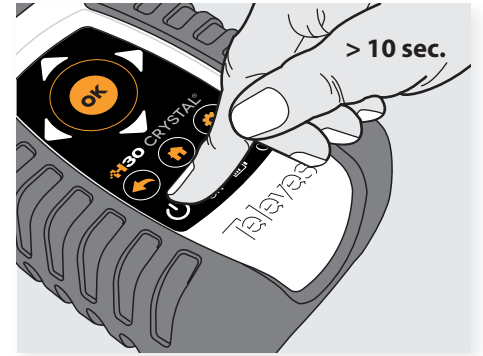

6. Buttons

Menu

Options

7. F-connector options

8. Reset

Reference	Description	EAN 13
593601	H30Crystal OF (S/S2+T)	8424450185346
593602	H30Crystal OF (S/S2+T/T2)	8424450185315
593603	H30Crystal OF (S/S2+C)	8424450185322
593604	H30Crystal OF (S/S2+T/T2+C)	8424450185339
593661	H30Crystal OF (S/S2+ISDB-T/TB)	8424450186183
593621	H30Crystal Selective OF (S/S2+T)	8424450186190
593622	H30Crystal Selective OF (S/S2+T/T2)	8424450186206
593624	H30Crystal Selective OF (S/S2+T/T2+C)	8424450186213