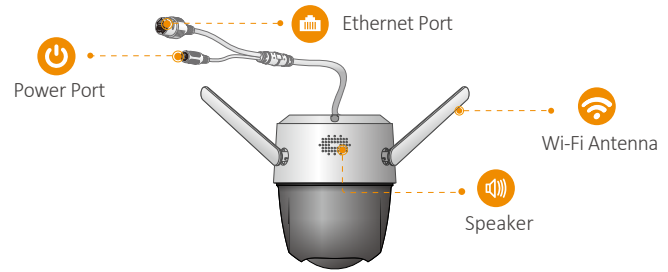

Cruiser

Model: IPC-S22FP/IPC-S22FN

1080P H.265 Wi-Fi P&T Camera

Cruiser delivers 2MP live monitoring with a choice of 3.6mm/6mm lens option, With 1080P Full HD live monitoring and 0~355° pan & 0~90° tilt features, Cruiser ensures every corner of your home completely covered. It supports four night vision modes for clear-as day clarity even in pitch dark. With IP66 certified, the camera can be used outdoors under different weather conditions. With built-in spotlight and 110dB security siren, Cruiser actively keeps unwelcome visitors away from what you care about.

Wi-Fi Connection
IEEE802.11b/g/n(2.4GHz)

Smart Tracking
Automatically tracks moving objects

Stay close with what you care

With Cloud service, you will have access to what you care as long as Internet is available. You can record daily or motion videos on Cloud and play back anytime anywhere.