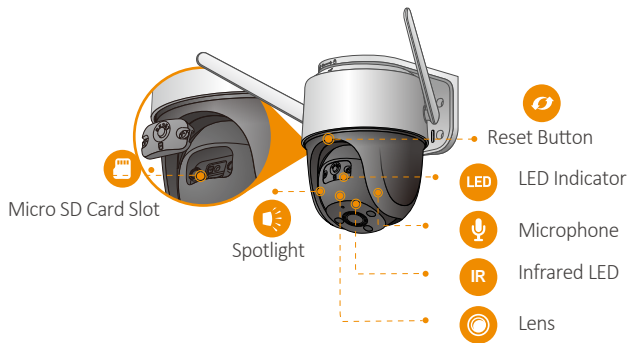

Cruiser

Model: IPC-S22FP/IPC-S22FN

1080P H.265 Wi-Fi P&T Camera

Cruiser delivers 2MP live monitoring with a choice of 3.6mm/6mm lens option, With 1080P Full HD live monitoring and 0~355° pan & 0~90° tilt features, Cruiser ensures every corner of your home completely covered. It supports four night vision modes for clear-as day clarity even in pitch dark. With IP66 certified, the camera can be used outdoors under different weather conditions. With built-in spotlight and 110dB security siren, Cruiser actively keeps unwelcome visitors away from what you care about.

IP66
Weatherproof from dust and water

Two-way Talk
Real-time communicate with people at the camera

Diversified Storage
Supports NVR, Cloud Storage or Micro SD card (up to 256GB)

Alarm Notification
Sends instant motion-activated alerts to your mobile phone

Wi-Fi Connection
IEEE802.11b/g/n(2.4GHz)

Smart Tracking
Automatically tracks moving objects

Stay close with what you care

With Cloud service, you will have access to what you care as long as Internet is available. You can record daily or motion videos on Cloud and play back anytime anywhere.

Specifications

Camera

1/2.8" 2 Megapixel Progressive CMOS
 2MP(1920 x 1080)
 Night Vision: 30m(98ft) Distance
 3.6mm/6mm Fixed Lens
 Field of View: 3.6mm: 88° (H), 44° (V), 105° (D)
 6mm: 54° (H), 29° (V), 63° (D)
 355° Pan & 0~90° Tilt