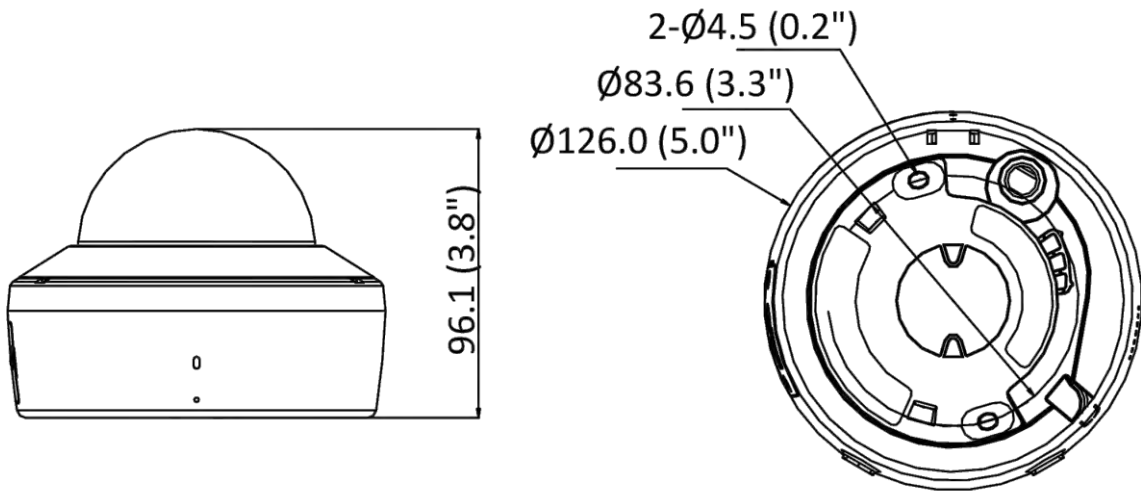

▪ **Dimension**

Unit: mm (inch)

▪ **Accessory**

▪ **Optional**

DS-1271ZJ-120 Pendant Mount	DS-1272ZJ-120B Wall Mount	DS-1272ZJ-120 Wall Mount