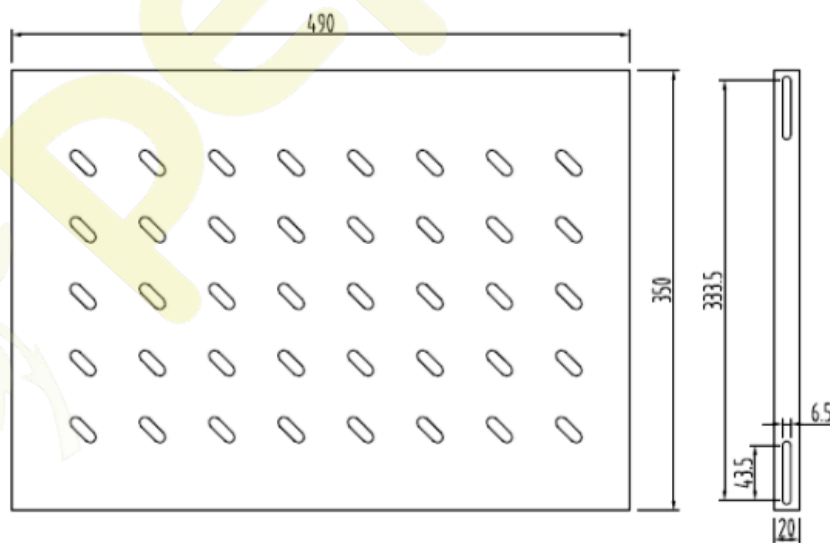

Bandeja fija para armario mural fondo 60cm

Características

Bandeja fija perforada 1U

grosor de 1.2 mm

Acero laminado en frío

Para armario rack de 19 pulgadas

Dibujos técnicos

(Unit: mm)

Datos técnicos

Material: Cold rolled steel, 1.2mm thickness

Suit for 19inch 600*600 mm depth wall rack

Size: 490*350*20 mm

Fixed method: four corners to be fixed by screws

Surface: Degrease, acid picking, rust prevention and parkerizing pure water cleaning, static electricity powder coating.

With 4sets screws and nuts Black color

Carton size: 565*195*490 mm

Packing method: 1pcs/inner box, 10 pcs /Carton

Referencia	Código EAN	Uds. caja	Dimensiones
RAC-00060-FI	8436539911913	10	490x350x20 mm

Made in China.