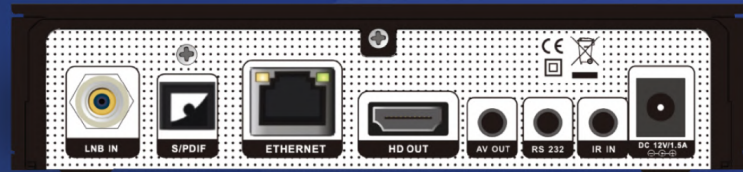

At the bottom, there are 'Login' and 'Search' buttons.

A screenshot of an IPTV navigation interface. It features three main navigation buttons: 'VOD' (Video on Demand) with a film strip icon, 'IPTV' with a TV and remote icon, and 'Series' with a camera icon. The buttons are arranged horizontally and are flanked by left and right arrow navigation icons.

Powerful decoding

UHD
4K

HLG,
HDR10

FULL HD
1080 p

H.265
HEVC

VP9

AVS

Great connectivity

LAN ETHERNET

Wi-Fi

HDMI

USB 2.0

IR Extender

Good RCU with many buttons

AV OUT Cables for Scart function

RS232