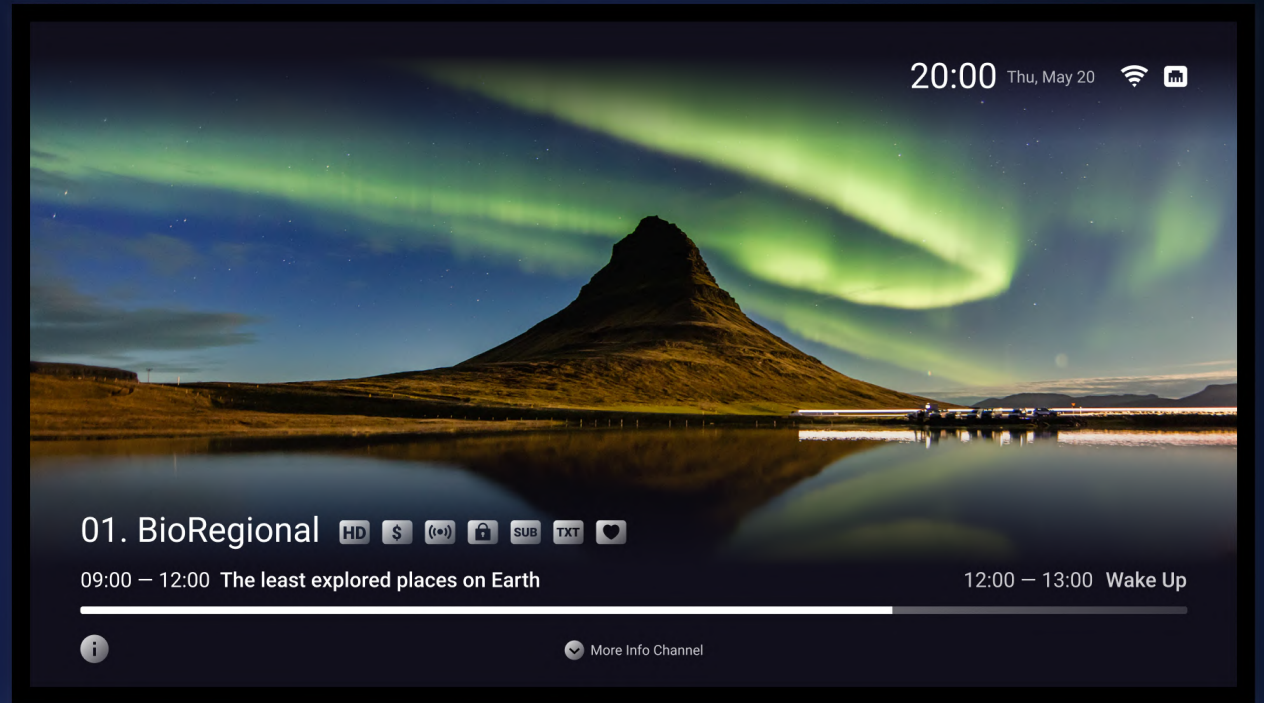

APEBOX S2

Highest quality
user interface
for the best
user experience

Intuitive, Easy to use, Beautiful

Flexible

EPG Group: BioRegional

20:00 Thu, May 20, 2020

▶ 09:00 – 12:00 Africa (+90 min)

Every human civilization such as ancient Egypt and Phoenicia emerged in North Africa. Following a subsequent long and complex history of civilizations, migration and trade, Africa hosts a large diversity of ethnicities and cultures.
Astra 1H 19.2E 10714 H 22000

DLNA

A screenshot of the YouTube mobile app interface. The top left shows the YouTube logo. Below it is a navigation menu with options: Home (highlighted), Explore, Music, Sports, Gaming, Movies, News, Live, 360° Video, Browse channels, and Search. The main content area displays a video player for 'Dua Lipa - New Rules (Official Music Video)' with a progress bar at 1/-. Below the player is a grid of recommended videos: