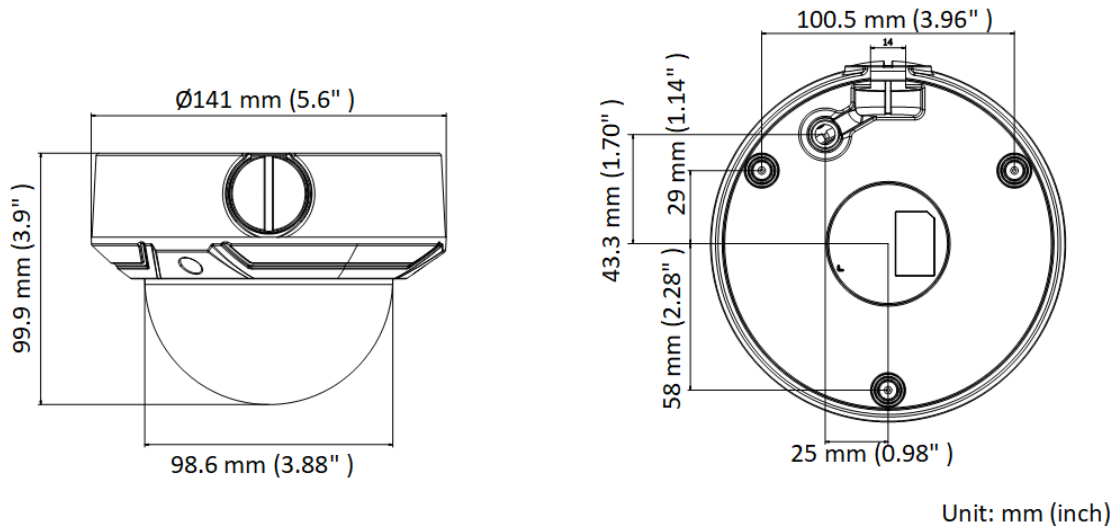

kilometers (1.24 miles) away from coastlines, as well as areas affected by acid rain.
No specific protection	Hikvision products at this level are equipped for use in areas where no specific anti-corrosion protection is needed.

▪ **Available Model**

HWI-D620HA-Z(2.8-12mm)

▪ **Dimension**