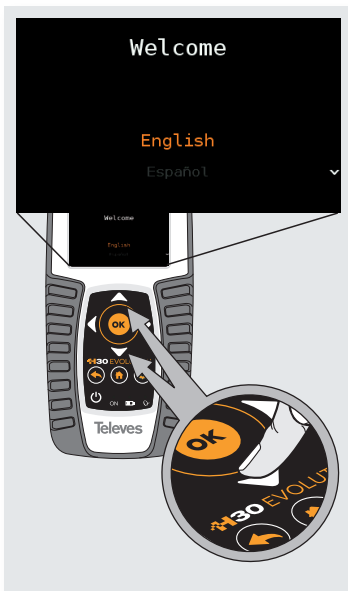

Digital Processing Handheld DVB Meter/Analyzer

Refs. 593501, 593502, 593503, 593504, 593505

Quick Guide

1. Load Battery

2. Power ON

3. Select language

4. Select geographical area

5. Registration process