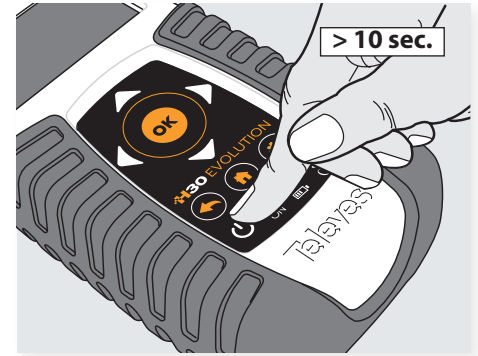

6. Reset

Reference	Description	EAN 13
593501	H30Evolution: DVB-S/S2 + DVB-T	8424450185346
593502	H30Evolution: DVB-S/S2 + DVB-T/T2	8424450185315
593503	H30Evolution: DVB-S/S2 + DVB-C (Annex A/C)	8424450185322
593504	H30Evolution: DVB-S/S2 + DVB-T/T2+DVB-C	8424450185339
Options	Description	EAN 13
593231	H30Evolution: DVB-T OPTION	8424450186183
593232	H30Evolution: DVB-T2 OPTION	8424450186190
593233	H30Evolution: DVB-C OPTION	8424450186206
593234	H30Evolution: dCSS OPTION	8424450186213
593235	H30Evolution: EXT. ENT TERREST. 120dBµV OPTION	-
593250	H30Evolution: Wi-Fi ANALYSER OPTION	

Televés

H30 EVOLUTION®
ALL THE FUNCTIONS YOU NEED NOW IN YOUR SMARTDEVICE

ALL THE FUNCTIONS YOU NEED NOW IN YOUR SMARTDEVICE

<http://h30evolution.televés.com>

watch video

A00450