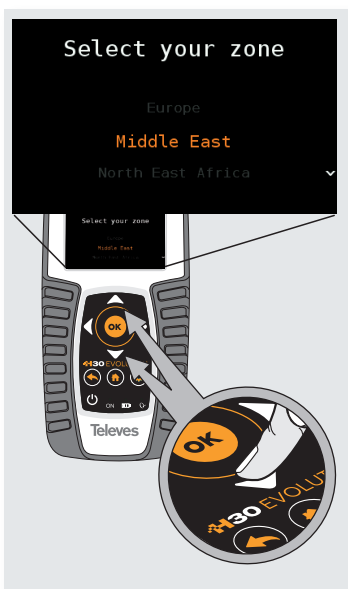

Digital Processing Handheld DVB Meter/Analyzer

Refs. 593501, 593502, 593503, 593504, 593505

Quick Guide

1. Load Battery

2. Power ON

3. Select language

4. Select geographical area

5. Registration process