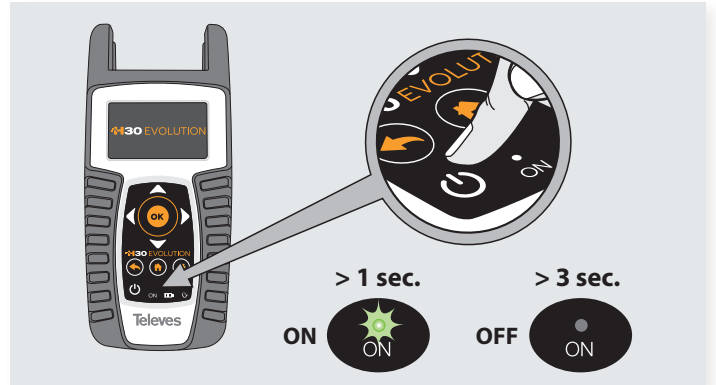

Digital Processing Handheld DVB Meter/Analyzer

Refs. 593501, 593502, 593503, 593504, 593505

Quick Guide

1. Load Battery

2. Power ON

3. Select language

4. Select geographical area

5. Registration process