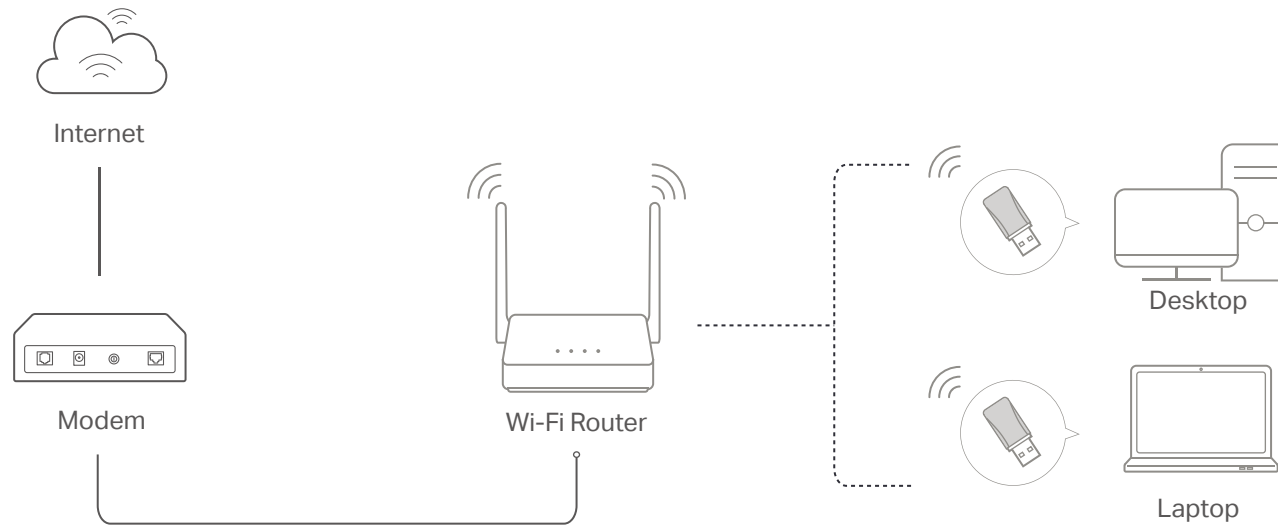

N300 Wireless Mini USB Adapter

Model: MW300UM

// Highlights

- Provides fast 300Mbps Wi-Fi connections for wired devices
- Ideal for online gaming, HD streaming, web browsing, and more
- Supports Windows 10/8.1/8/7/XP (32/64bit)

// Connections

// Specifications

Physical Specifications

Interface
USB 2.0

Dimensions (W x D x H)
42.9 × 17.2 × 8.5mm

Antenna
Internal

Wireless Specifications

Wireless Standards	Frequency	EIRP	Wireless Security	Wireless Function
IEEE 802.11b/g/n	2.4-2.4835GHz	<20dBm (EIRP)	WEP, WPA/WPA2, WPA-PSK/WPA2-PSK	Enable/Disable Wireless Radio, Wireless Statistics
Signal Rate	Reception Sensitivity			
<ul style="list-style-type: none"> • 11n: Up to 300Mbps (Dynamic) • 11g: Up to 54Mbps (Dynamic) • 11b: Up to 11Mbps (Dynamic) 	<ul style="list-style-type: none"> • 270M: -62dBm@10% PER • 130M: -65dBm@10% PER • 108M: -68dBm@10% PER • 54M: -68dBm@10% PER 		<ul style="list-style-type: none"> • 11M: -85dBm@8% PER • 6 M: -88dBm@10% PER • 1 M: -90dBm@8% PER 	