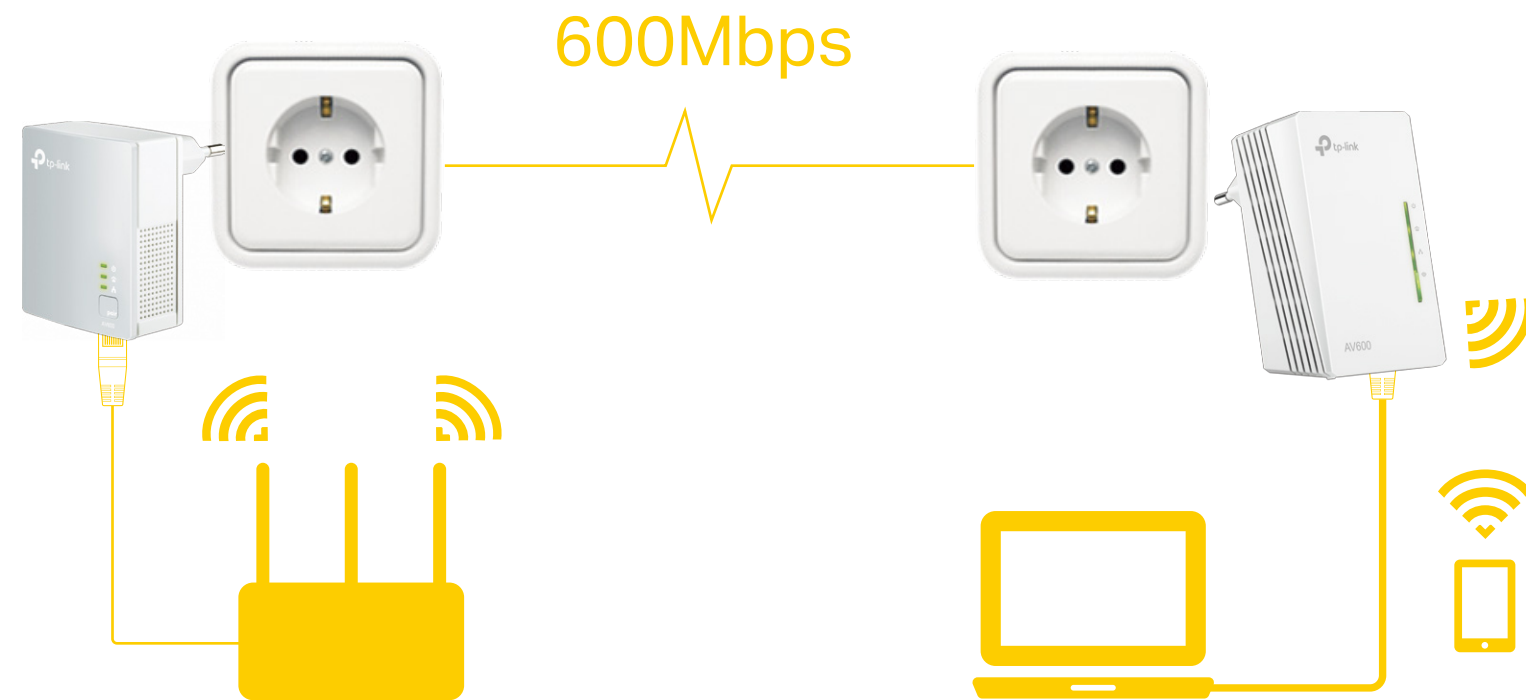

Copy your wireless network name (SSID) and password from your router instantly by pressing the Wi-Fi Clone button.

Settings in Sync with Wi-Fi Move

Any changes made to network settings will be automatically applied across the entire network.

Highlights

600Mbps over Powerline

HomePlug AV standard providing up to 600Mbps high speed data transmission over a home's existing electrical wiring, ideal for lag-free HD or 3D video streaming and online gaming.

300Mbps Wi-Fi

Extend 300Mbps wireless connections to previously hard-to-reach areas of your home and office.

Features

Speed

- Wireless N Standard – Wi-Fi speed of up to 300Mbps
- HomePlug AV – Provides up to 600Mbps high-speed data transmission over a home's existing electrical wiring
- Multiple Ethernet Ports – Create faster connections with PCs, consoles, STB and more
- Speed Optimization – Supports IGMP managed multicast IP transmission, optimizing IPTV streaming

Range

- 300 meters Range – Up to 300 meters/1000 feet range over existing electrical wiring

Ease of Use

- Wi-Fi Clone – Allows powerline extenders to copy the network name (SSID) and password from your router with one simple touch
- Wi-Fi Move – Automatically adopts Wi-Fi settings from your existing powerline network
- TP-Link tpPLC – Allows you to easily manage your network using the intuitive tpPLC App or the tpPLC Utility
- Plug, Pair and Play – Set up your powerline network in minutes