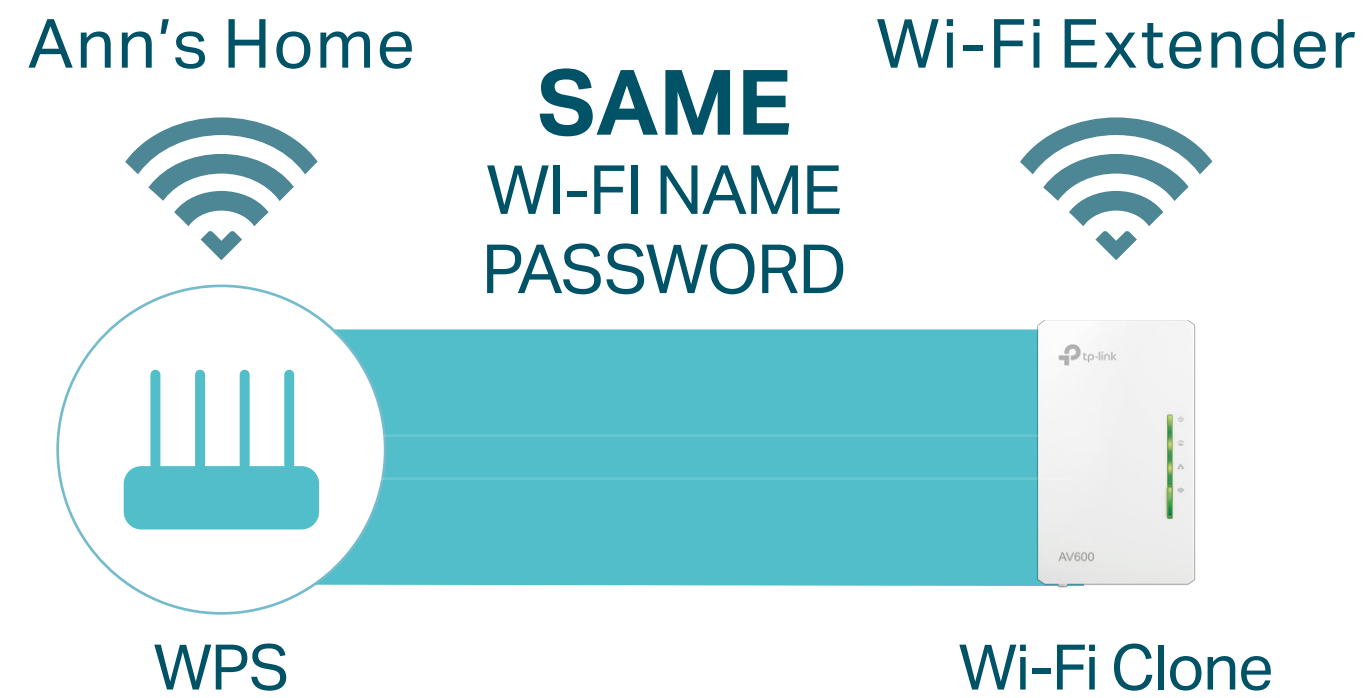

AV600 Powerline Wi-Fi Kit

Instant Wi-Fi & Wired
Network Everywhere

TL-WPA4221 KIT

HomePlug
AV 600Mbps

300Mbps
Wi-Fi

Wi-Fi
Auto-Sync

Highlights

Simple Setup with Wi-Fi Clone

Copy your wireless network name (SSID) and password from your router instantly by pressing the Wi-Fi Clone button.

Settings in Sync with Wi-Fi Move

Any changes made to network settings will be automatically applied across the entire network.

Highlights

600Mbps over Powerline

HomePlug AV standard providing up to 600Mbps high speed data transmission over a home's existing electrical wiring, ideal for lag-free HD or 3D video streaming and online gaming.

300Mbps Wi-Fi

Extend 300Mbps wireless connections to previously hard-to-reach areas of your home and office.

Features

Speed

- Wireless N Standard – Wi-Fi speed of up to 300Mbps
- HomePlug AV – Provides up to 600Mbps high-speed data transmission over a home's existing electrical wiring
- Multiple Ethernet Ports – Create faster connections with PCs, consoles, STB and more
- Speed Optimization – Supports IGMP managed multicast IP transmission, optimizing IPTV streaming