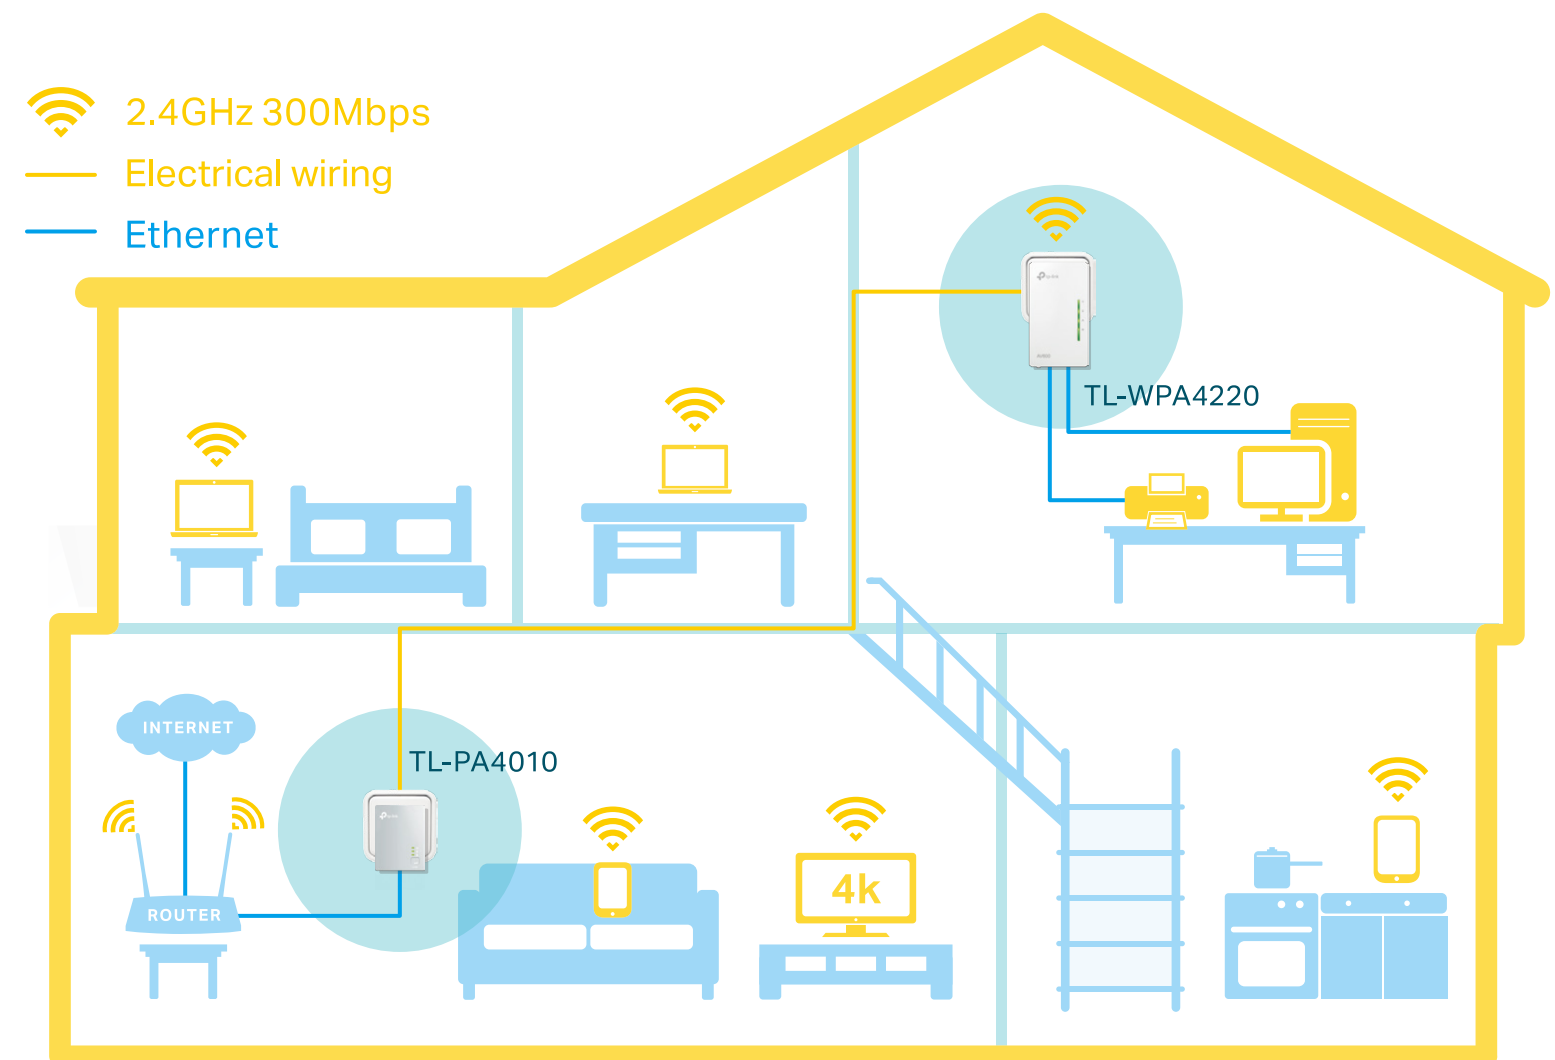

Highlights

600Mbps over Powerline

HomePlug AV standard providing up to 600Mbps high speed data transmission over a home's existing electrical wiring, ideal for lag-free HD or 3D video streaming and online gaming.

300Mbps Wi-Fi

Extend 300Mbps wireless connections to previously hard-to-reach areas of your home and office.

Features

Speed

- Wireless N Standard – Wi-Fi speed of up to 300Mbps
- HomePlug AV – Provides up to 600Mbps high-speed data transmission over a home's existing electrical wiring
- Multiple Ethernet Ports – Create faster connections with PCs, consoles, STB and more
- Speed Optimization – Supports IGMP managed multicast IP transmission, optimizing IPTV streaming

Range

- 300 meters Range – Up to 300 meters/1000 feet range over existing electrical wiring

Ease of Use

- Wi-Fi Clone – Allows powerline extenders to copy the network name (SSID) and password from your router with one simple touch
- Wi-Fi Move – Automatically adopts Wi-Fi settings from your existing powerline network
- TP-Link tpPLC – Allows you to easily manage your network using the intuitive tpPLC App or the tpPLC Utility
- Plug, Pair and Play – Set up your powerline network in minutes

Specifications

Hardware

- Transmission Speeds:
 - Powerline: up to 600 Mbps
 - Ethernet: 10/100 Mbps
- Standards and Protocols:
 - HomePlug AV, IEEE 1901, IEEE 802.3, IEEE 802.3u, IEEE 802.11b/g/n
- Interface:
 - TL-WPA4220: 2 Ethernet Ports
 - TL-PA4010: 1 Ethernet Port
- Plug Type: EU
- Button: Pair, Reset, Wi-Fi Clone
- LED Indicator: Power, Powerline, Ethernet, Wi-Fi
- Dimensions (W x D x H):
 - TL-WPA4220: 3.7 × 2.1 × 1.6 in. (94 × 54 × 40 mm)
 - TL-PA4010: 2.6 × 2.0 × 1.1 in. (65 × 52 × 28.5 mm)
- IGMP: IGMP v1/v2/v3
- Power Consumption:
 - TL-WPA4220: Maximum: 5.6W, Typical: 5.2W
 - TL-PA4010: Maximum: 2.6W, Typical: 2.3W
- Range: Up to 300 meters/1000 feet over existing electrical wiring
- Compatibility:
 - Compatible with all HomePlug AV & AV2 standard powerline adapters