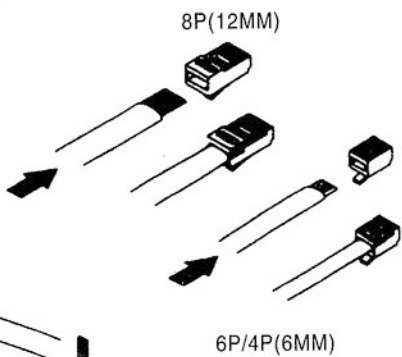

INSTRUCTIONS:

STEP 1
CUTTING

STEP 2
STRIPPING

STEP 3

STEP 4
CRIMPING

FOR CRIMPING MODULAR PLUG

HT-546	6P/RJ-12, RJ-11 & 4P HAND SET
HT-546R	
HT-568	8P/RJ-45 & 6P/RJ-12, RJ-11
HT-568R	
HT-56D	6P/RJ-12, RJ-11 & 6P6C DEC MMJ
HT-56DR	
HT-568S	8P/RJ-45 SHORT BODY PLUG & 6P/RJ-12, RJ-11
HT-568SR	