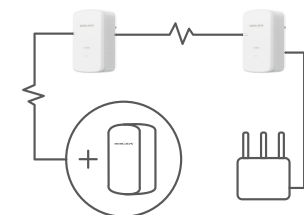

Easy Expansion

If a typical two-pack kit doesn't meet all your networking needs, simply add more Powerline adapters to expand your network to any room.