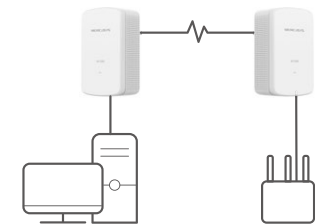

Plug and Play

Without complex wiring and configuration, immediately extend your network as soon as you connect one MP500 to your router and plug another one into an outlet.