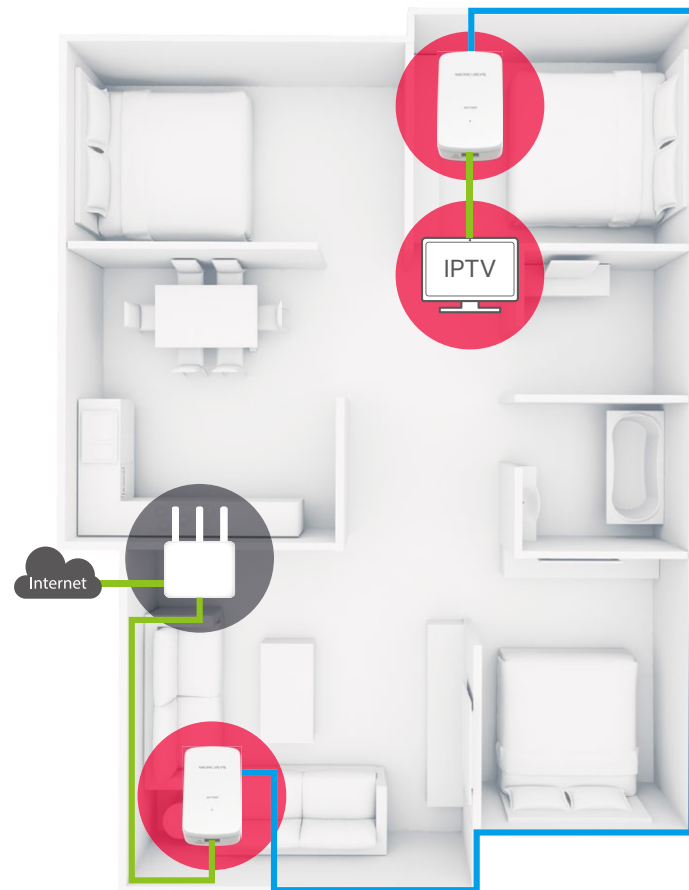

### // Highlights

- 1000 Mbps High-Speed Transfer Rate – Fast and Stable Transmissions with Advanced HomePlug AV2
- Super-Fast Wired Connection – A Gigabit Port for PCs, IPTVs, and Game Consoles
- Plug and Play – Say Goodbye to Complex Wiring and Configuration
- 4K Streaming Mate – Enjoy an Extended Network Everywhere

## // Applications

Enjoy an Extended Network Everywhere over Your Existing Electrical Circuit

- Electrical Wiring
- Ethernet Cable