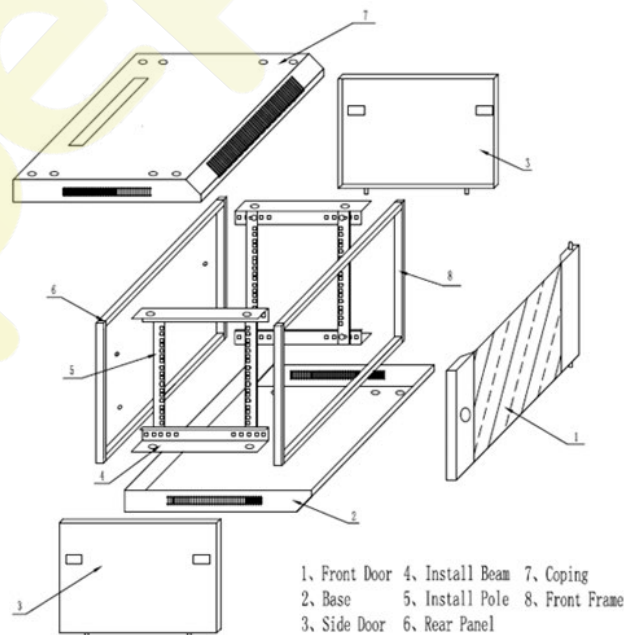

### Características

Armario rack mural de 19" para entornos IT

Puerta frontal de vidrio templado

Puertas laterales

Cerradura en puerta frontal

Capacidad de carga estática de hasta 60 kg

### Dibujos técnicos

## Datos técnicos

No.	Specification	Qty.	Unit	Material	Surface Finish	Remark
1	Top Cover	1	PCS	SPCC Cold rolled steel 1.0	Powder coated	/
2	Bottom panel	1	PCS	SPCC Cold rolled steel 1.0	Powder coated	/
3	Mounting Profile	4	PCS	SPCC Cold rolled steel 1.5	Powder coated	/
4	Mounting angle	2	PCS	SPCC Cold rolled steel 1.2	Powder coated	/
5	Toughened glass front door	1	PCS	SPCC 1.5/Toughened glass5.0	Powder coated	High Density vented door/ sheet steel door/ double section high density vented door optional
6	Frame	2	PCS	SPCC Cold rolled steel 1.2	Powder coated	/
7	Side panel	2	PCS	SPCC Cold rolled steel 1.0	Powder coated	/
8	rear panel	1	PCS	SPCC Cold rolled steel 1.2	Powder coated	/
9	Small round lock	1	PCS	/	Nickel coated	with 2keys
10	M6 Screw and Square Nuts	10	SET	steel	Zinc coated	20sets for over 15U

### Features

Material: Cold Rolled Steel

Modern stylish appearance and elegant exterior

19" standard assembly width

Dachable composite structure

Wall mounting or floor standing installation

High strength toughened glass front door