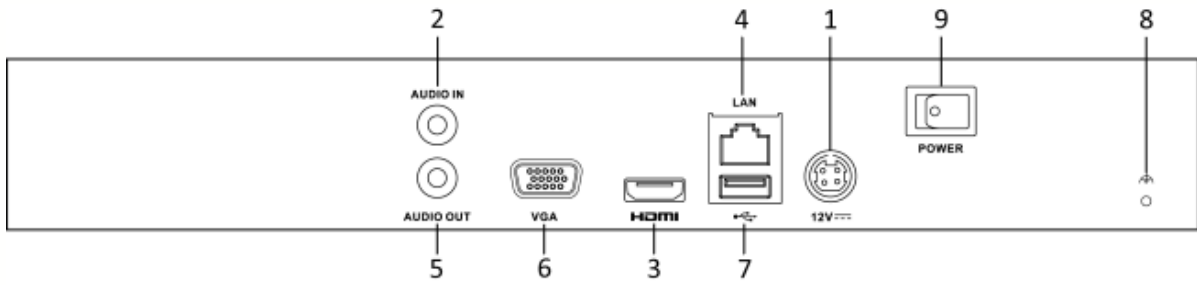

Dimensions

Index	Description	Index	Description
1	Power Supply	6	VGA Interface
2	Audio In	7	USB Interface
3	HDMI Interface	8	Ground
4	LAN Network Interface	9	Power Switch
5	Audio Out