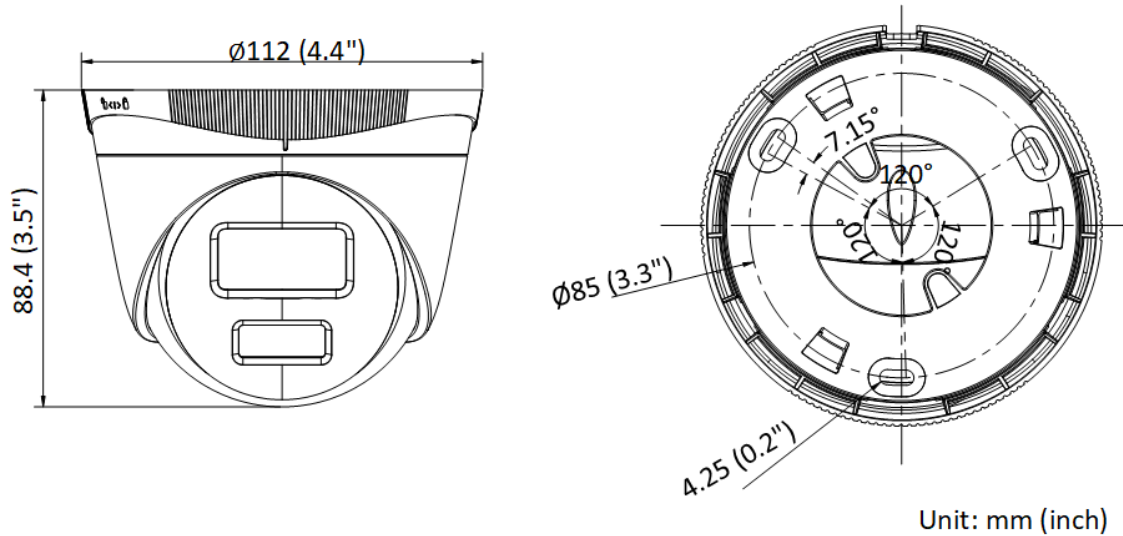

▪ **Available Model**

HWI-T249HA (2.8/4 mm)

▪ **Dimension**

▪ **Accessory**

▪ **Optional**

HIA-B401-110T Wall Mount	HIA-B301 Vertical Pole Mount	HIA-J102 Junction Box	HIA-J201 Inclined Ceiling Junction Box	HIA-B201 Corner Mount

Headquarters

No.555 Qianmo Road, Binjiang District,
Hangzhou 310051, China
T +86-571-8807-5998
www.hikvision.com

Follow us on social media to get the latest product and solution information.